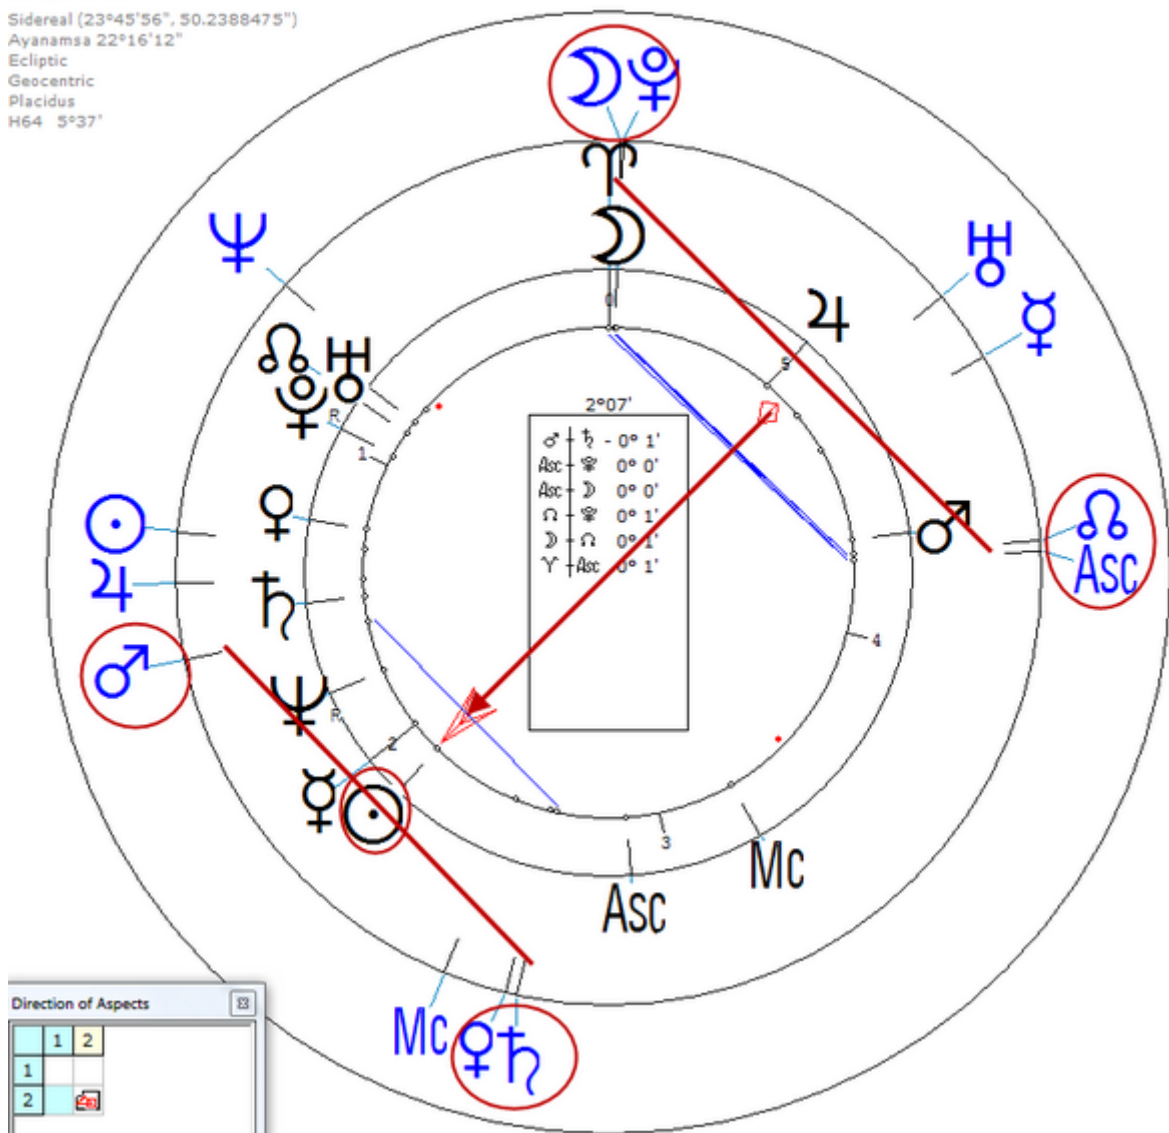

Sidereal (23°45'56", 50.2388475")  
Ayanamsa 22°16'12"  
Ecliptic  
Geocentric  
Placidus  
H64 5°37'

Dubuisson, Pauline

11 March 1926 at 00:01 (= 12:01 AM )Malo les Bains, France, 51n03, 2e24

French homicide.